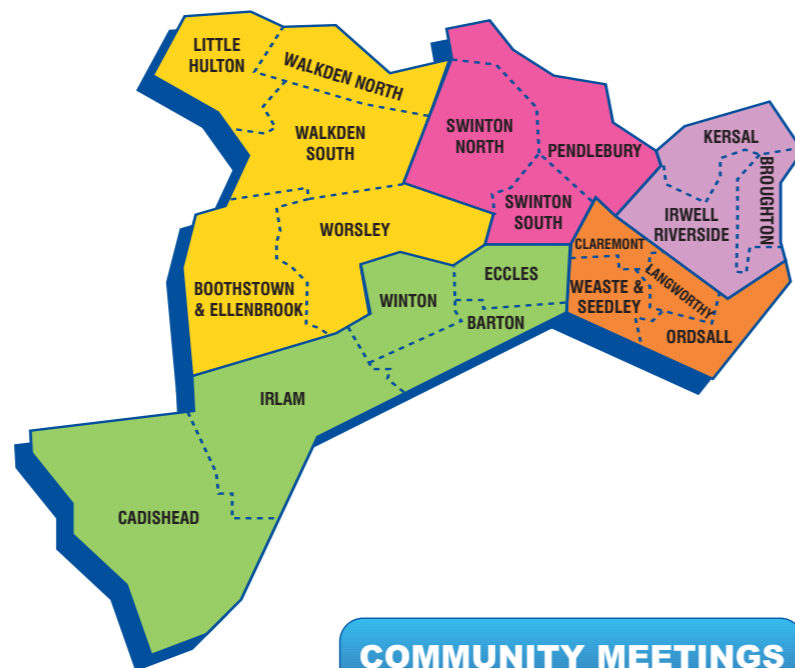

USEFUL CONTACT DETAILS

Family Support
Swinton Families
0161 794 2485

Community Safety
Salford anti-social behaviour reporting
0161 609 6544

24-hour National Domestic Violence helpline
0808 2000 247

Crimestoppers
0800 555 111

Libraries
Swinton Library   Clifton Library
0161 793 3570   0161 794 1591

City West Housing Trust
Rent and general enquiries
0161 605 7230

Out of hours emergency number
0161 794 8888

**For non-emergency calls or to report a crime
call 0161 872 5050 Use 999 only in emergencies
where there is a threat to life or crime in progress**

Minicom: 0161 872 6633 Web: gmp.police.uk