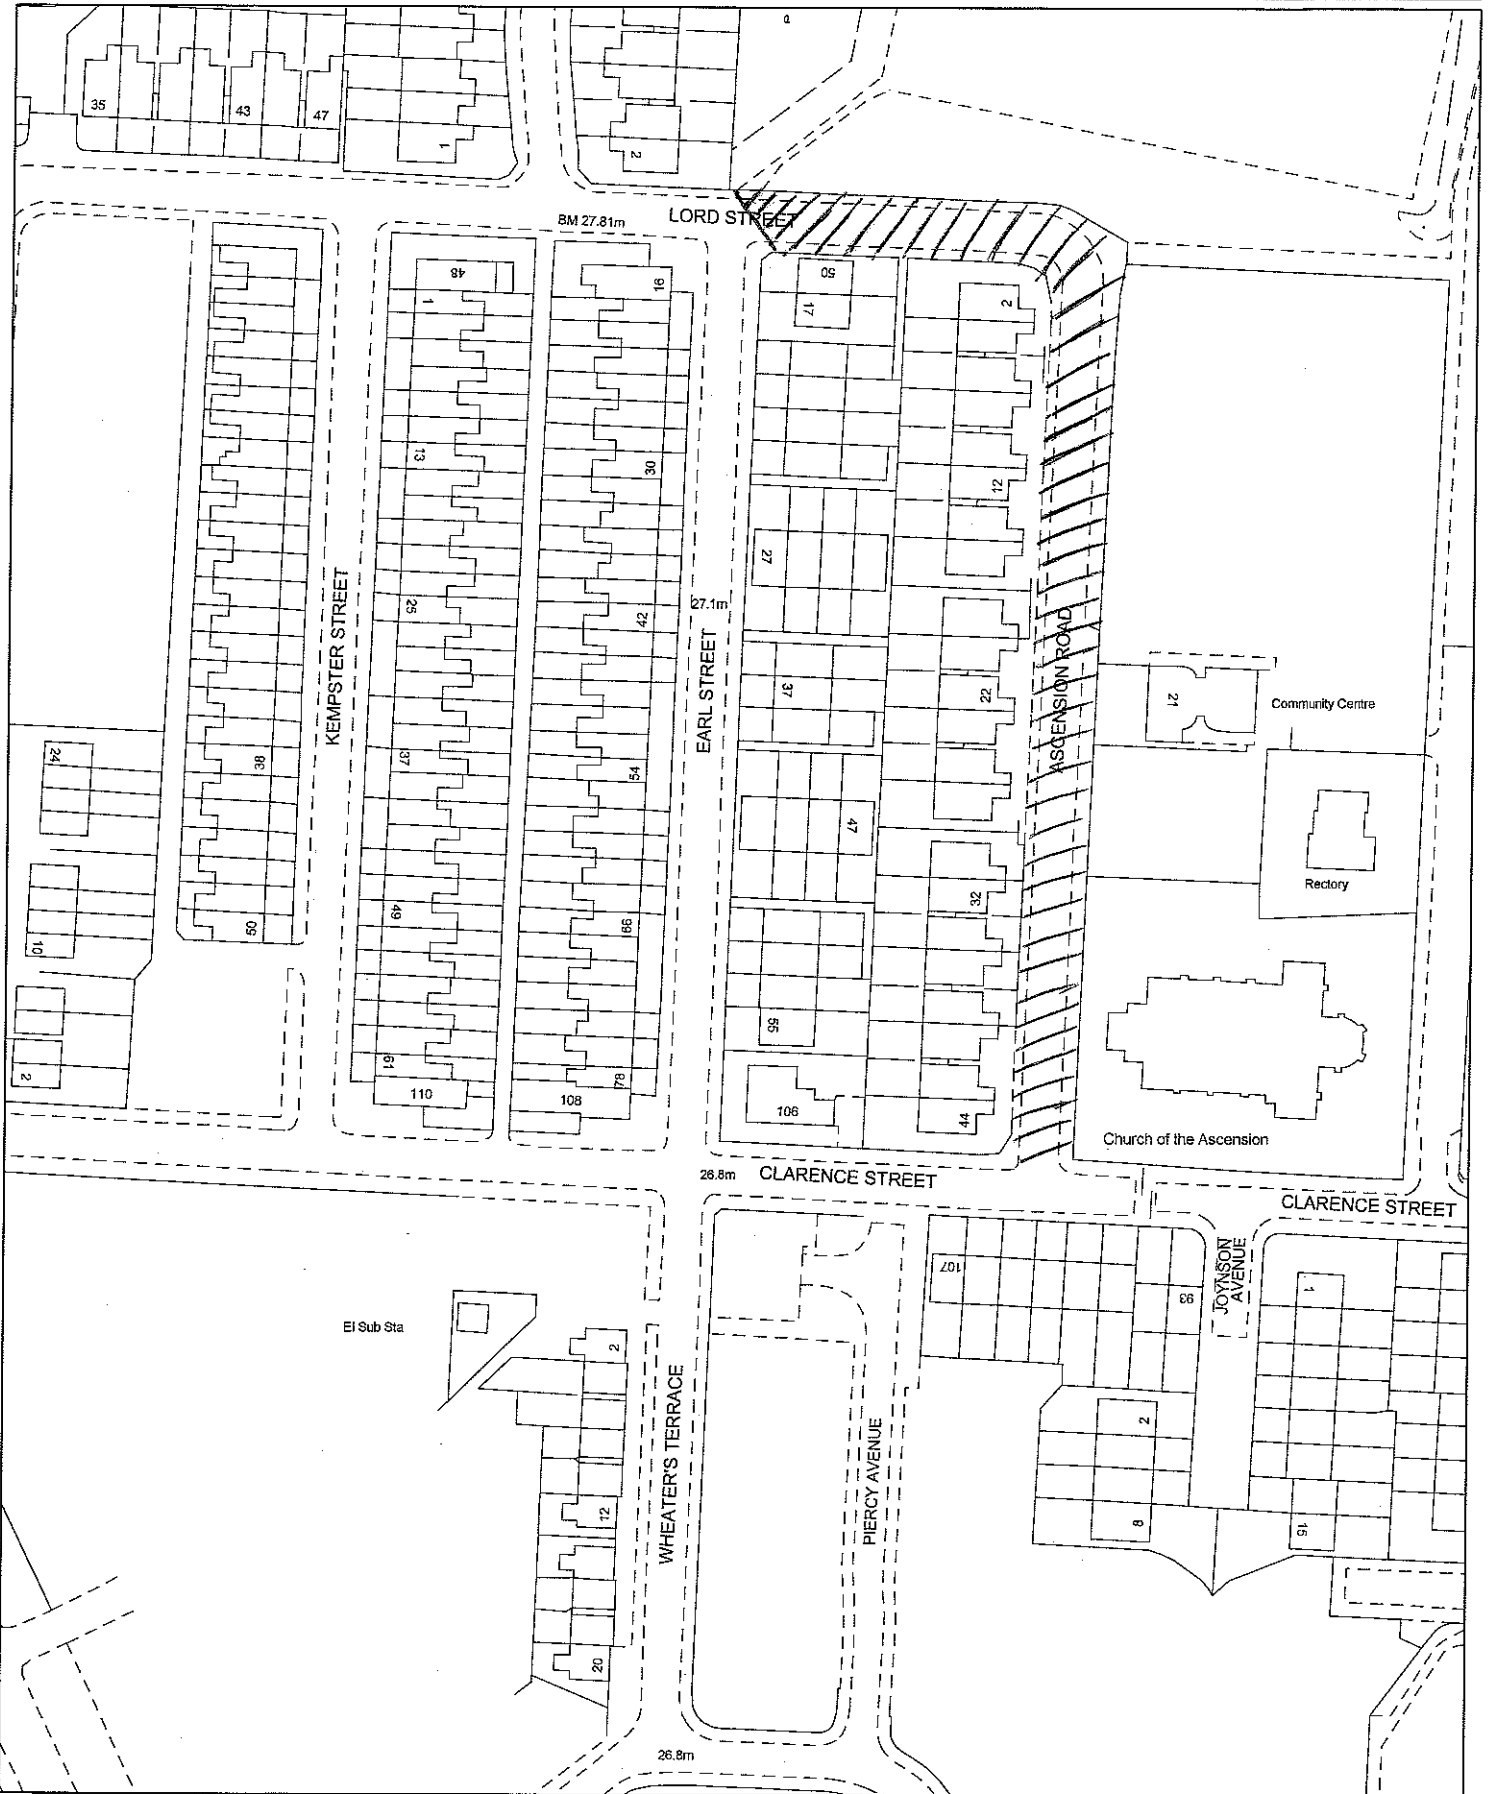

PLAN REFERRED TO
FOR IDENTIFICATION PURPOSES ONLY

Highway
Information Section
Emerson House
Albert Street
Eccles M30 OTE
www.urbanvision.org.uk

TITLE:

Temporary Road Closure
Ascension Road/Lord St
Salford

PLAN REF:

SCALE: 1:1250
DATE: 05/09/2008
MAP REF: SJ8299NE