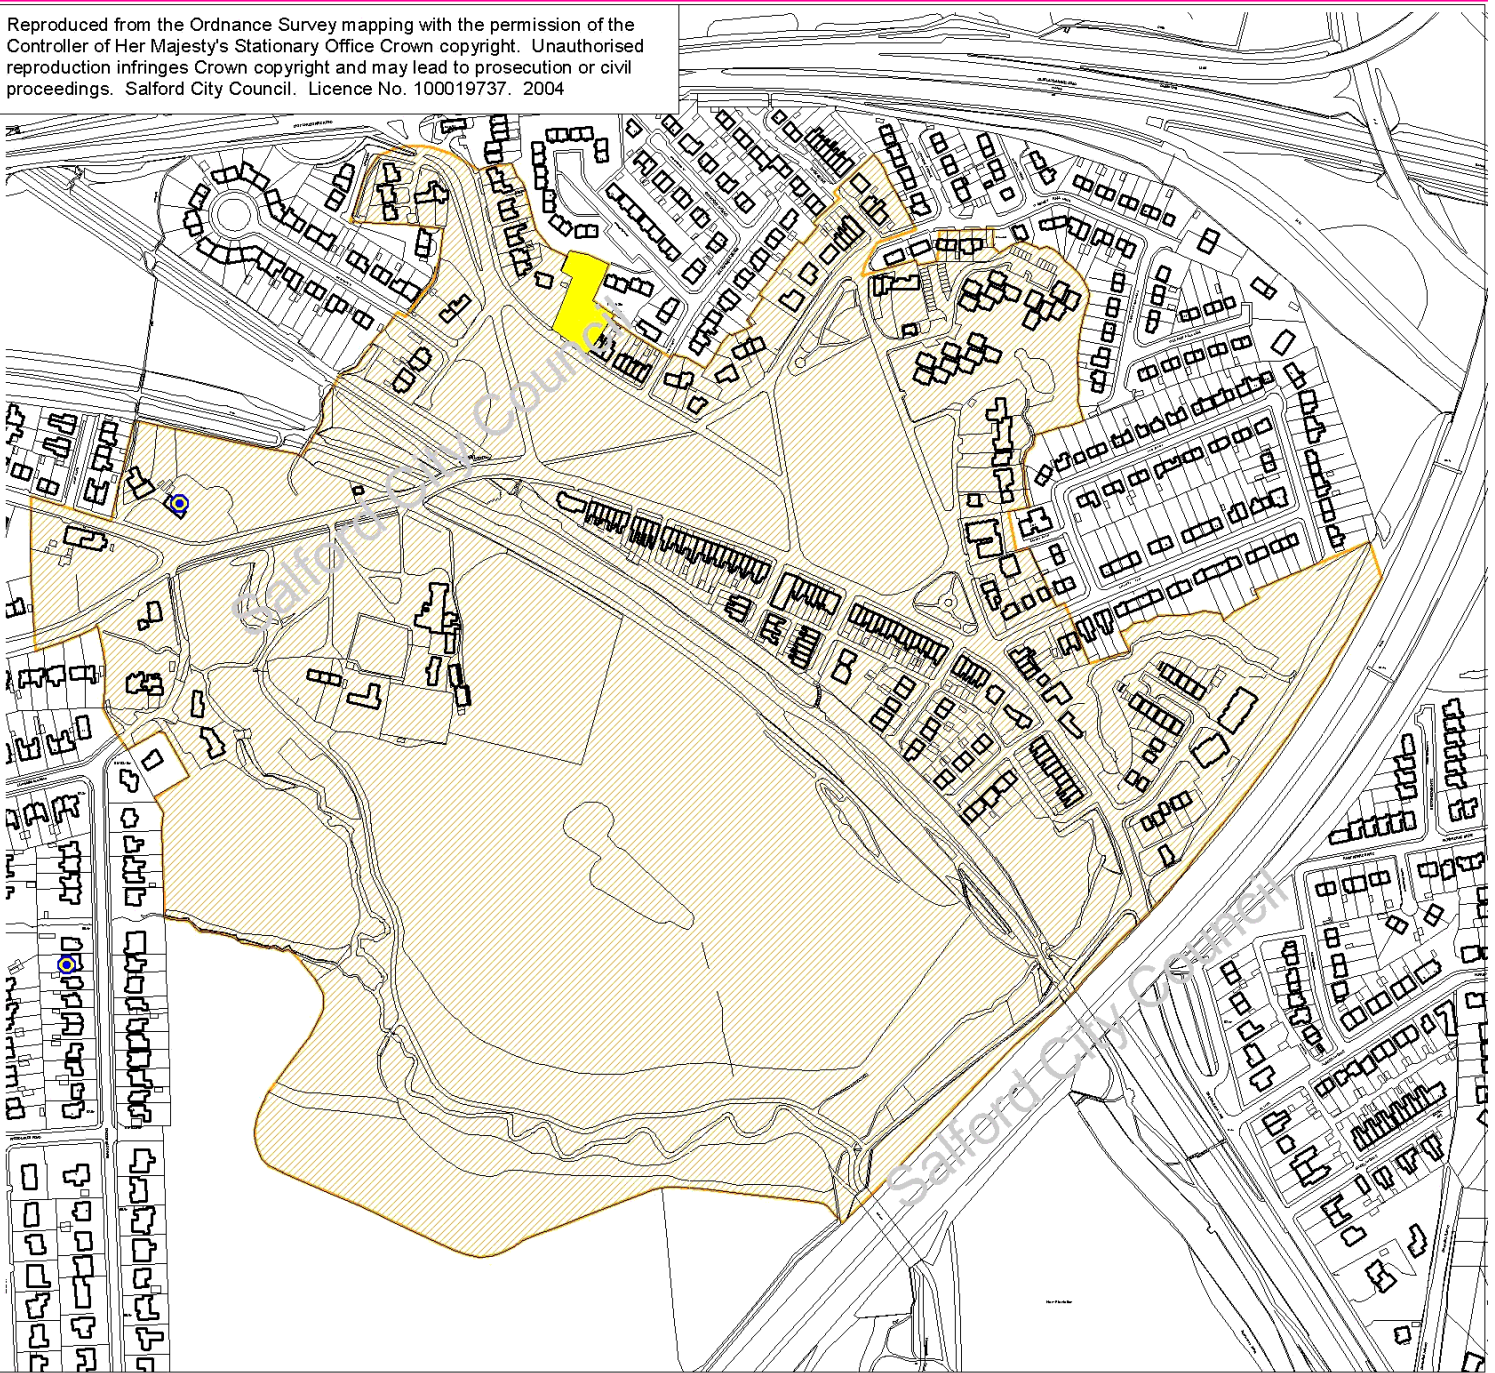

Reproduced from the Ordnance Survey mapping with the permission of the Controller of Her Majesty's Stationary Office Crown copyright. Unauthorised reproduction infringes Crown copyright and may lead to prosecution or civil proceedings. Salford City Council. Licence No. 100019737. 2004

The Ordnance Survey mapping included within this web-site is provided by Salford City Council under licence from the Ordnance Survey in order to fulfil its public function to make available Council held public domain information. Persons viewing this mapping should contact Ordnance copyright for advice where they wish to licence Ordnance Survey mapping/map data for their own use. The OS web site can be found at www.ordsvy.gov.uk

KEY
 Conservation area