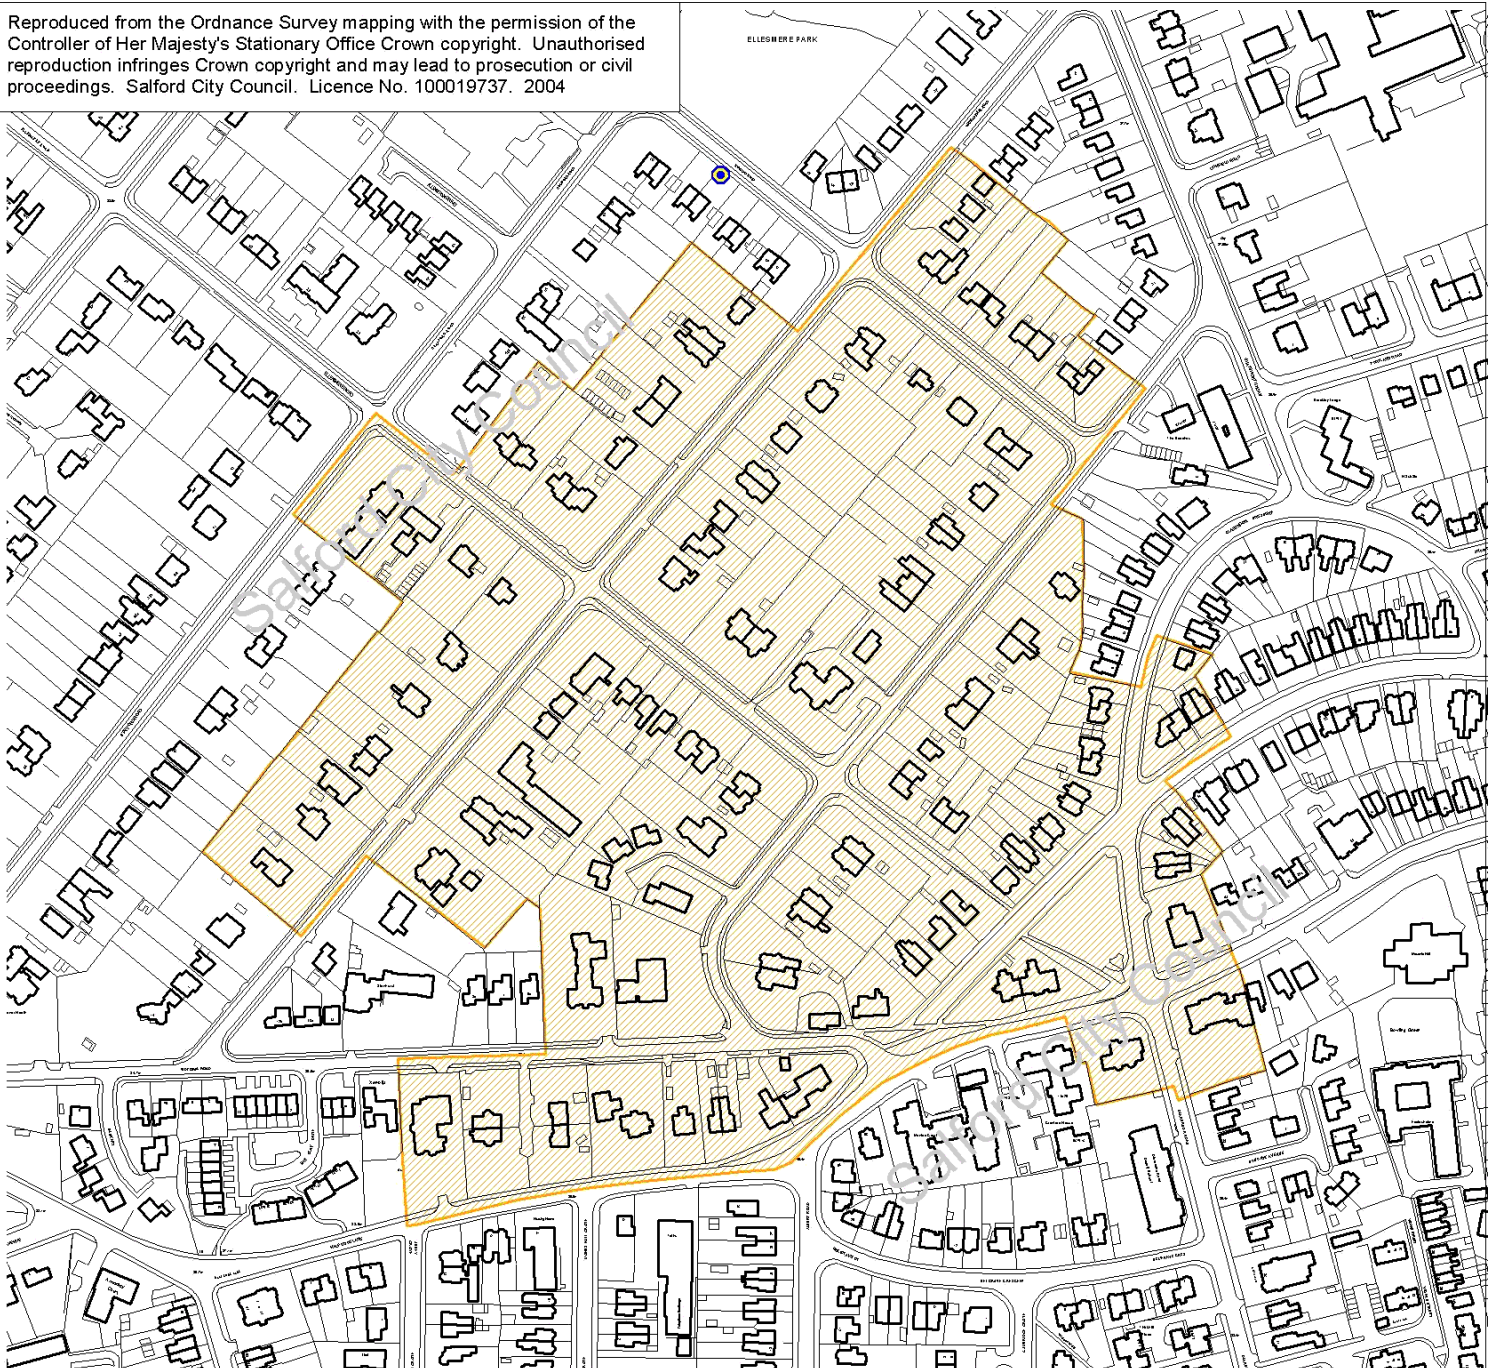

Reproduced from the Ordnance Survey mapping with the permission of the Controller of Her Majesty's Stationary Office Crown copyright. Unauthorised reproduction infringes Crown copyright and may lead to prosecution or civil proceedings. Salford City Council. Licence No. 100019737. 2004

The Ordnance Survey mapping included within this web-site is provided by Salford City Council under licence from the Ordnance Survey in order to fulfil its public function to make available Council held public domain information. Persons viewing this mapping should contact Ordnance copyright for advice where they wish to licence Ordnance Survey mapping/map data for their own use. The OS web site can be found at www.ordsvy.gov.uk

KEY
 Conservation area