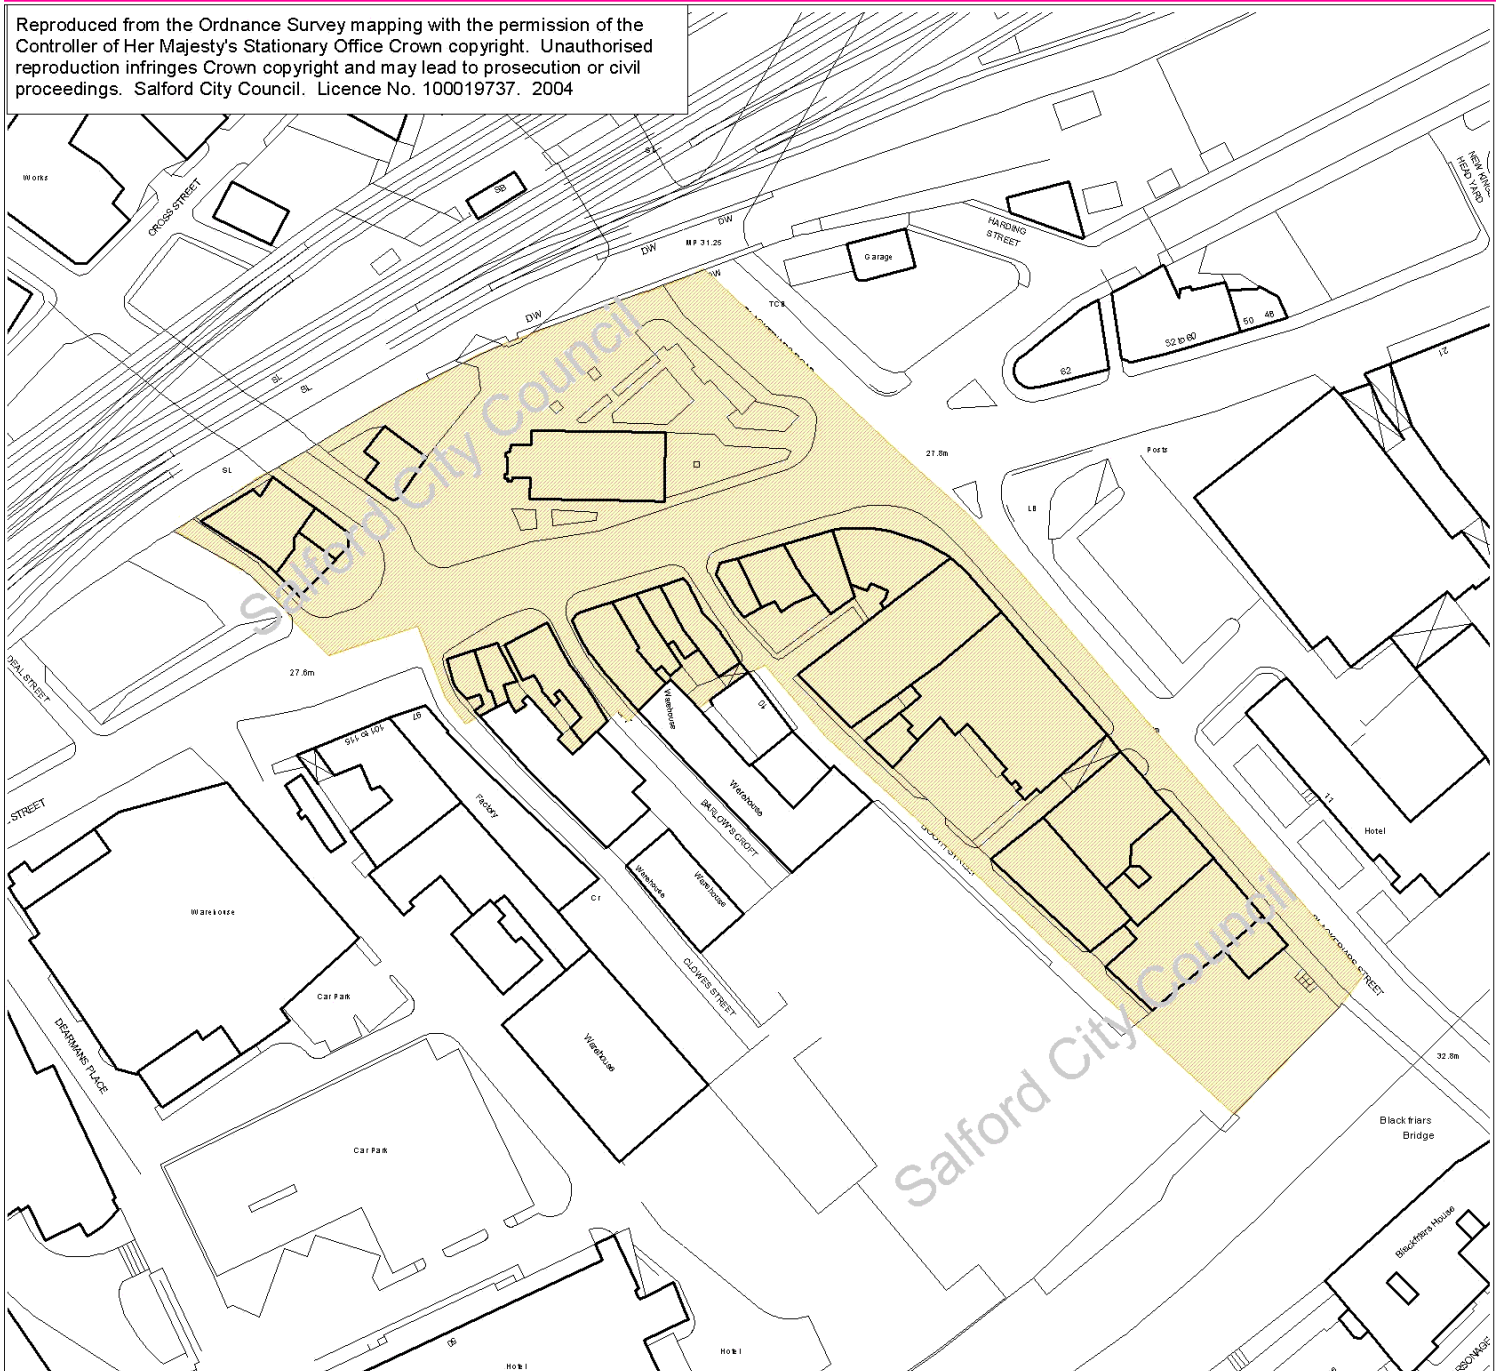

Reproduced from the Ordnance Survey mapping with the permission of the Controller of Her Majesty's Stationary Office Crown copyright. Unauthorised reproduction infringes Crown copyright and may lead to prosecution or civil proceedings. Salford City Council. Licence No. 100019737. 2004

The Ordnance Survey mapping included within this web-site is provided by Salford City Council under licence from the Ordnance Survey in order to fulfil its public function to make available Council held public domain information. Persons viewing this mapping should contact Ordnance copyright for advice where they wish to licence Ordnance Survey mapping/map data for their own use. The OS web site can be found at www.ordsvy.gov.uk

KEY
 Conservation area