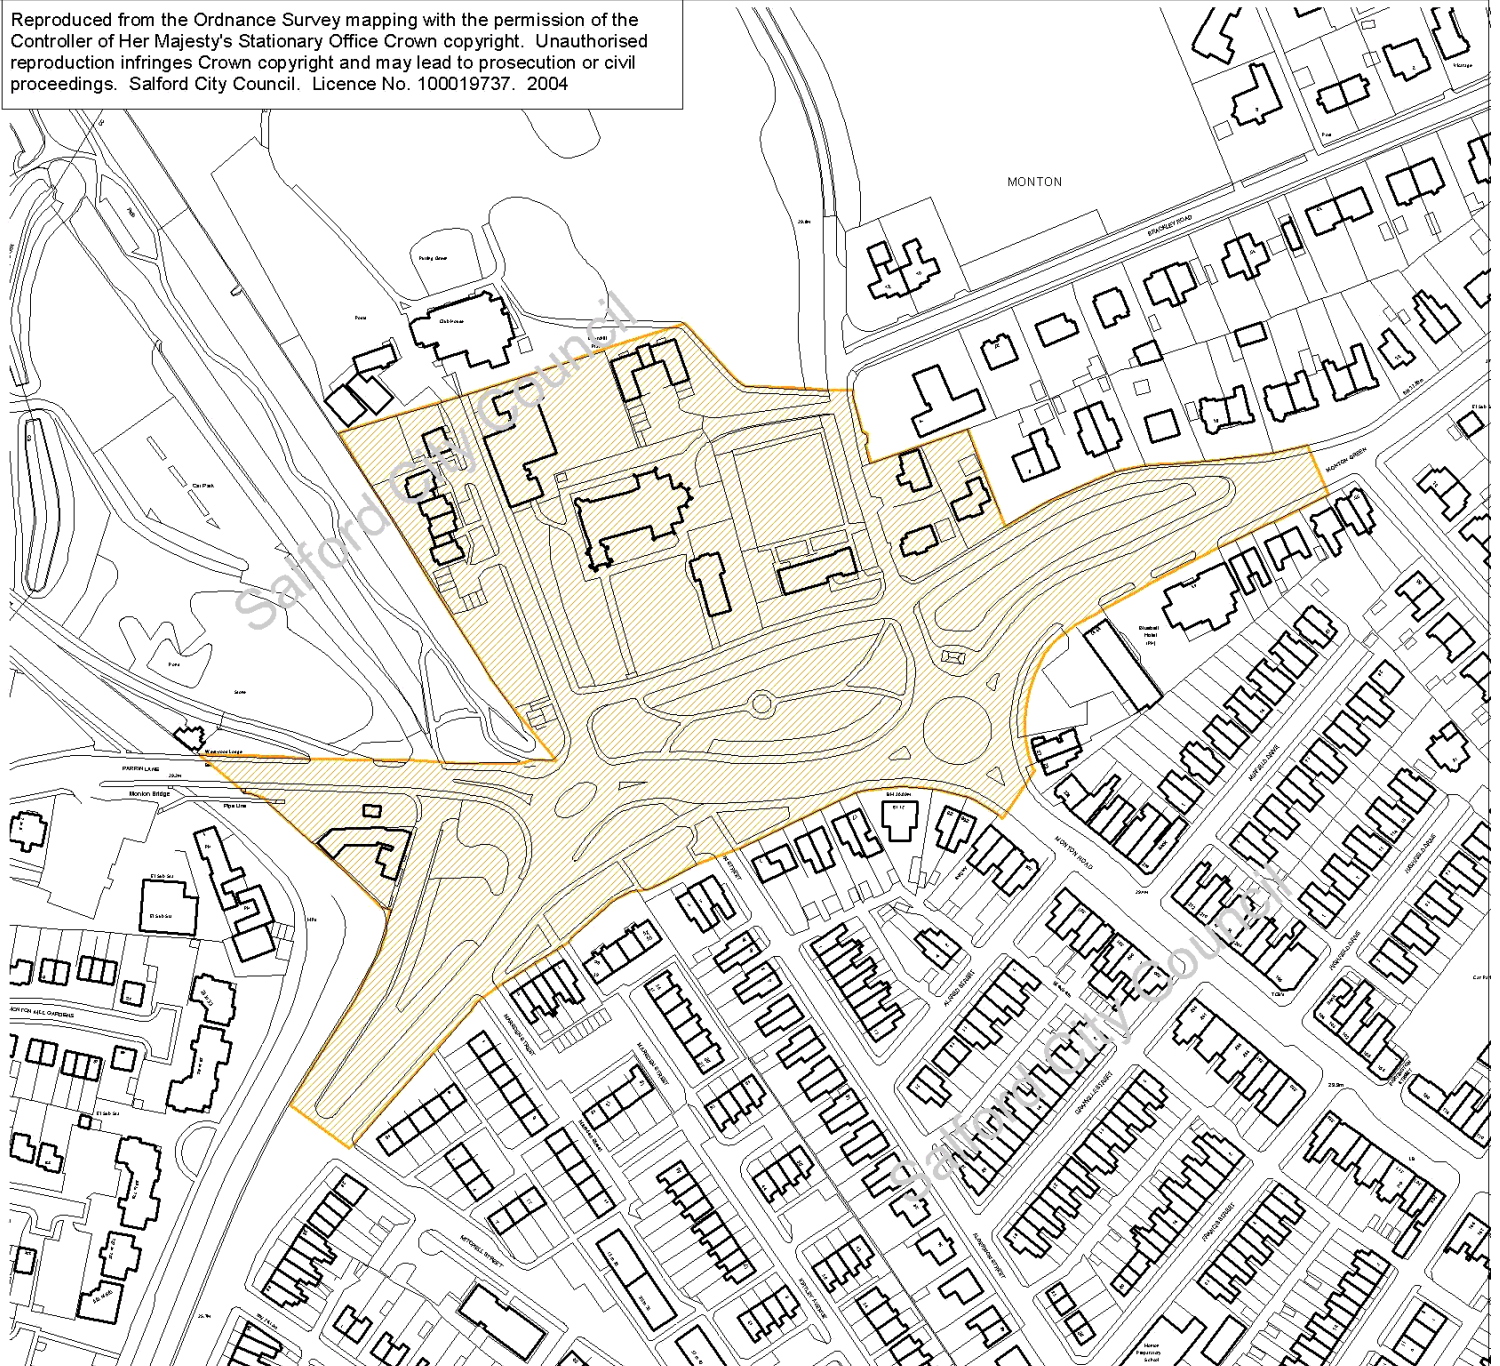

Reproduced from the Ordnance Survey mapping with the permission of the Controller of Her Majesty's Stationary Office Crown copyright. Unauthorised reproduction infringes Crown copyright and may lead to prosecution or civil proceedings. Salford City Council. Licence No. 100019737. 2004

The Ordnance Survey mapping included within this web-site is provided by Salford City Council under licence from the Ordnance Survey in order to fulfil its public function to make available Council held public domain information. Persons viewing this mapping should contact Ordnance copyright for advice where they wish to licence Ordnance Survey mapping/map data for their own use. The OS web site can be found at www.ordsvy.gov.uk

KEY
 Conservation area