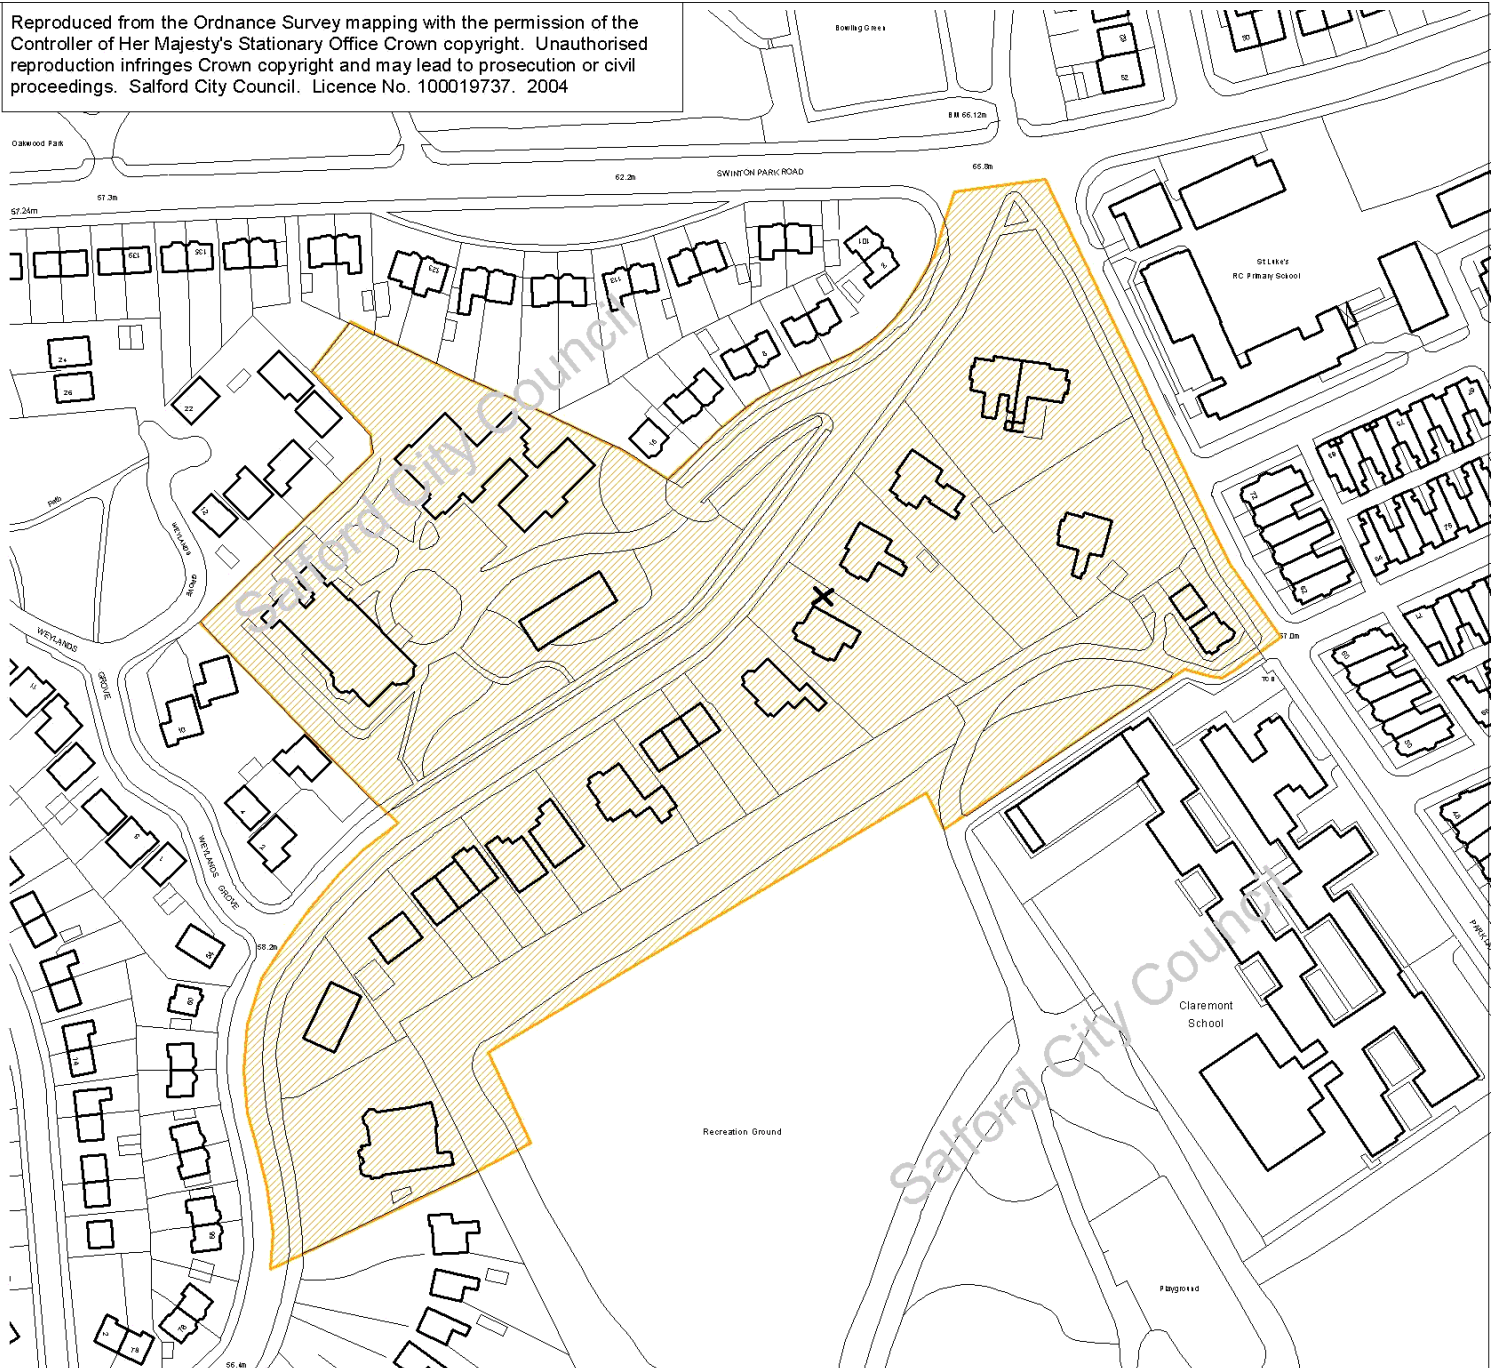

Reproduced from the Ordnance Survey mapping with the permission of the Controller of Her Majesty's Stationary Office Crown copyright. Unauthorised reproduction infringes Crown copyright and may lead to prosecution or civil proceedings. Salford City Council. Licence No. 100019737. 2004

The Ordnance Survey mapping included within this web-site is provided by Salford City Council under licence from the Ordnance Survey in order to fulfil its public function to make available Council held public domain information. Persons viewing this mapping should contact Ordnance copyright for advice where they wish to licence Ordnance Survey mapping/map data for their own use. The OS web site can be found at [www.ordsvy.gov.uk](http://www.ordsvy.gov.uk)

**KEY**  
 Conservation area