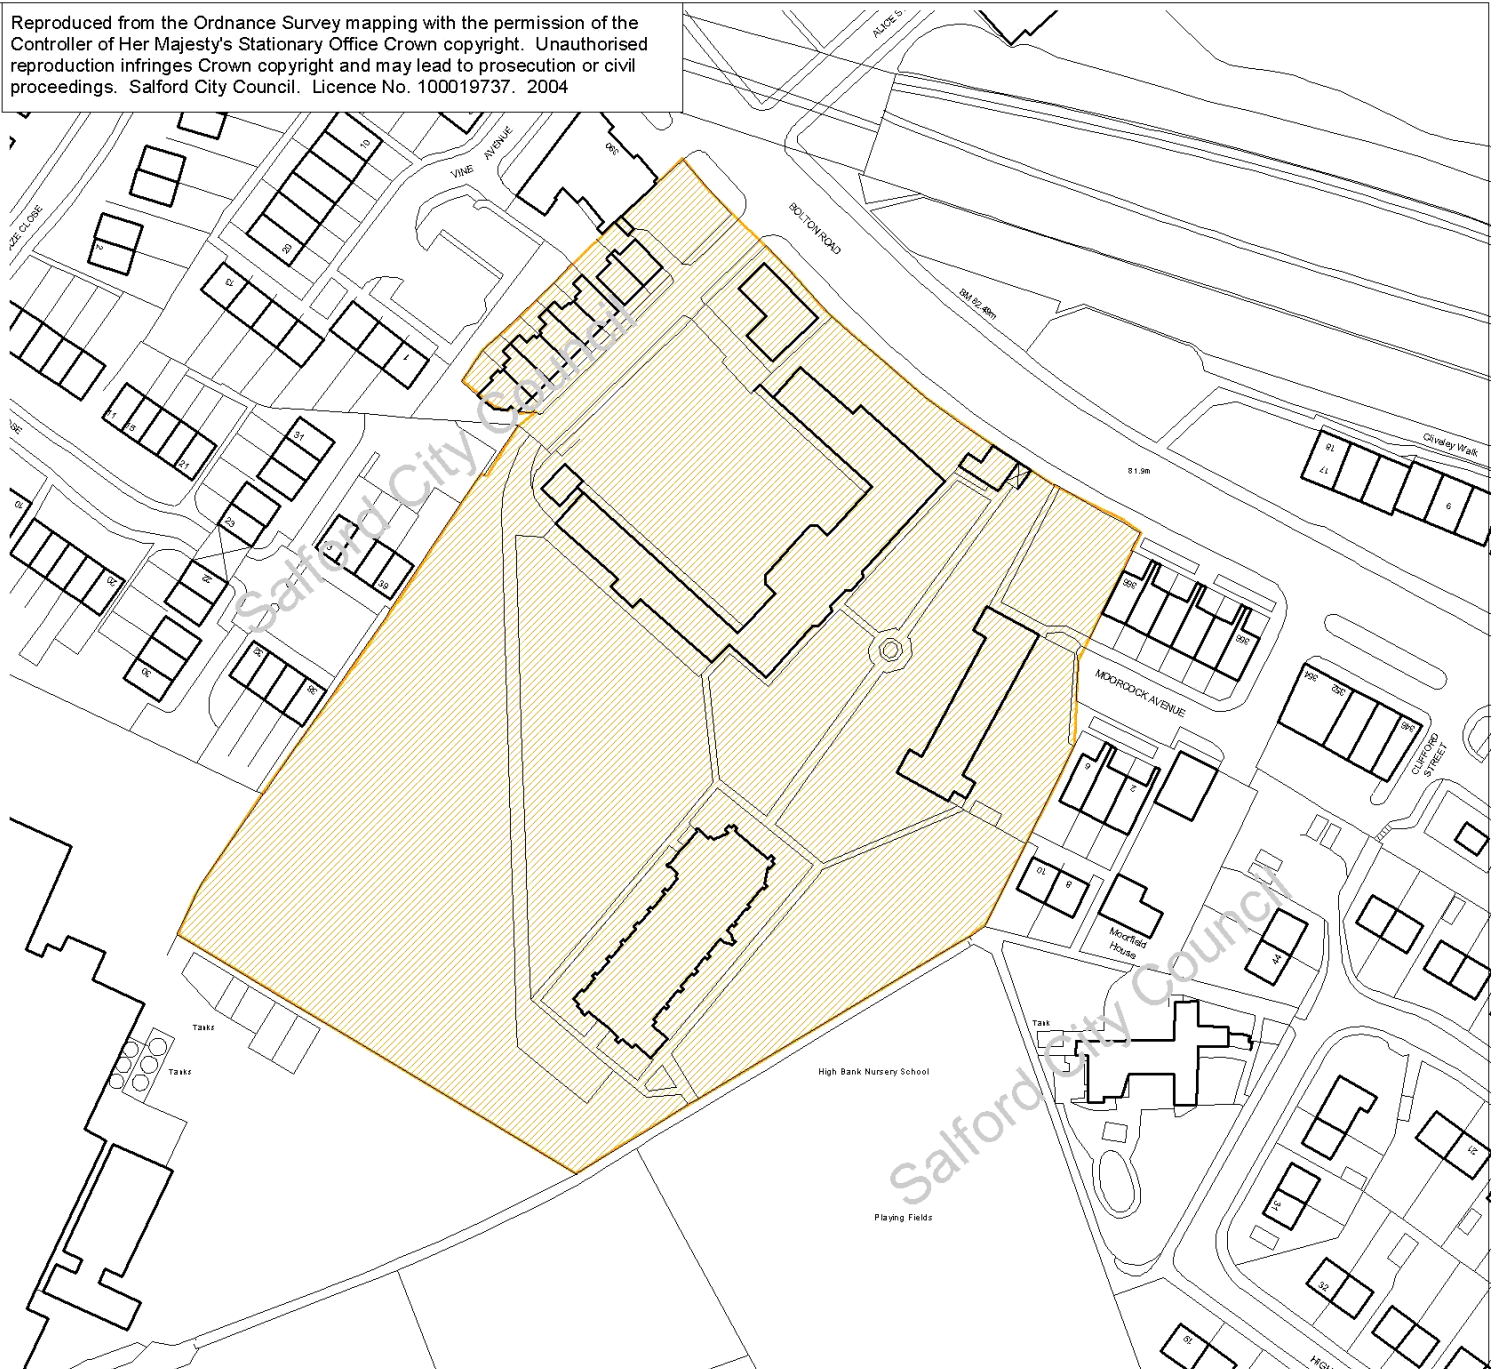

Reproduced from the Ordnance Survey mapping with the permission of the Controller of Her Majesty's Stationary Office Crown copyright. Unauthorised reproduction infringes Crown copyright and may lead to prosecution or civil proceedings. Salford City Council. Licence No. 100019737. 2004

The Ordnance Survey mapping included within this web-site is provided by Salford City Council under licence from the Ordnance Survey in order to fulfil its public function to make available Council held public domain information. Persons viewing this mapping should contact Ordnance copyright for advice where they wish to licence Ordnance Survey mapping/map data for their own use. The OS web site can be found at www.ordsvy.gov.uk

KEY

 Conservation area