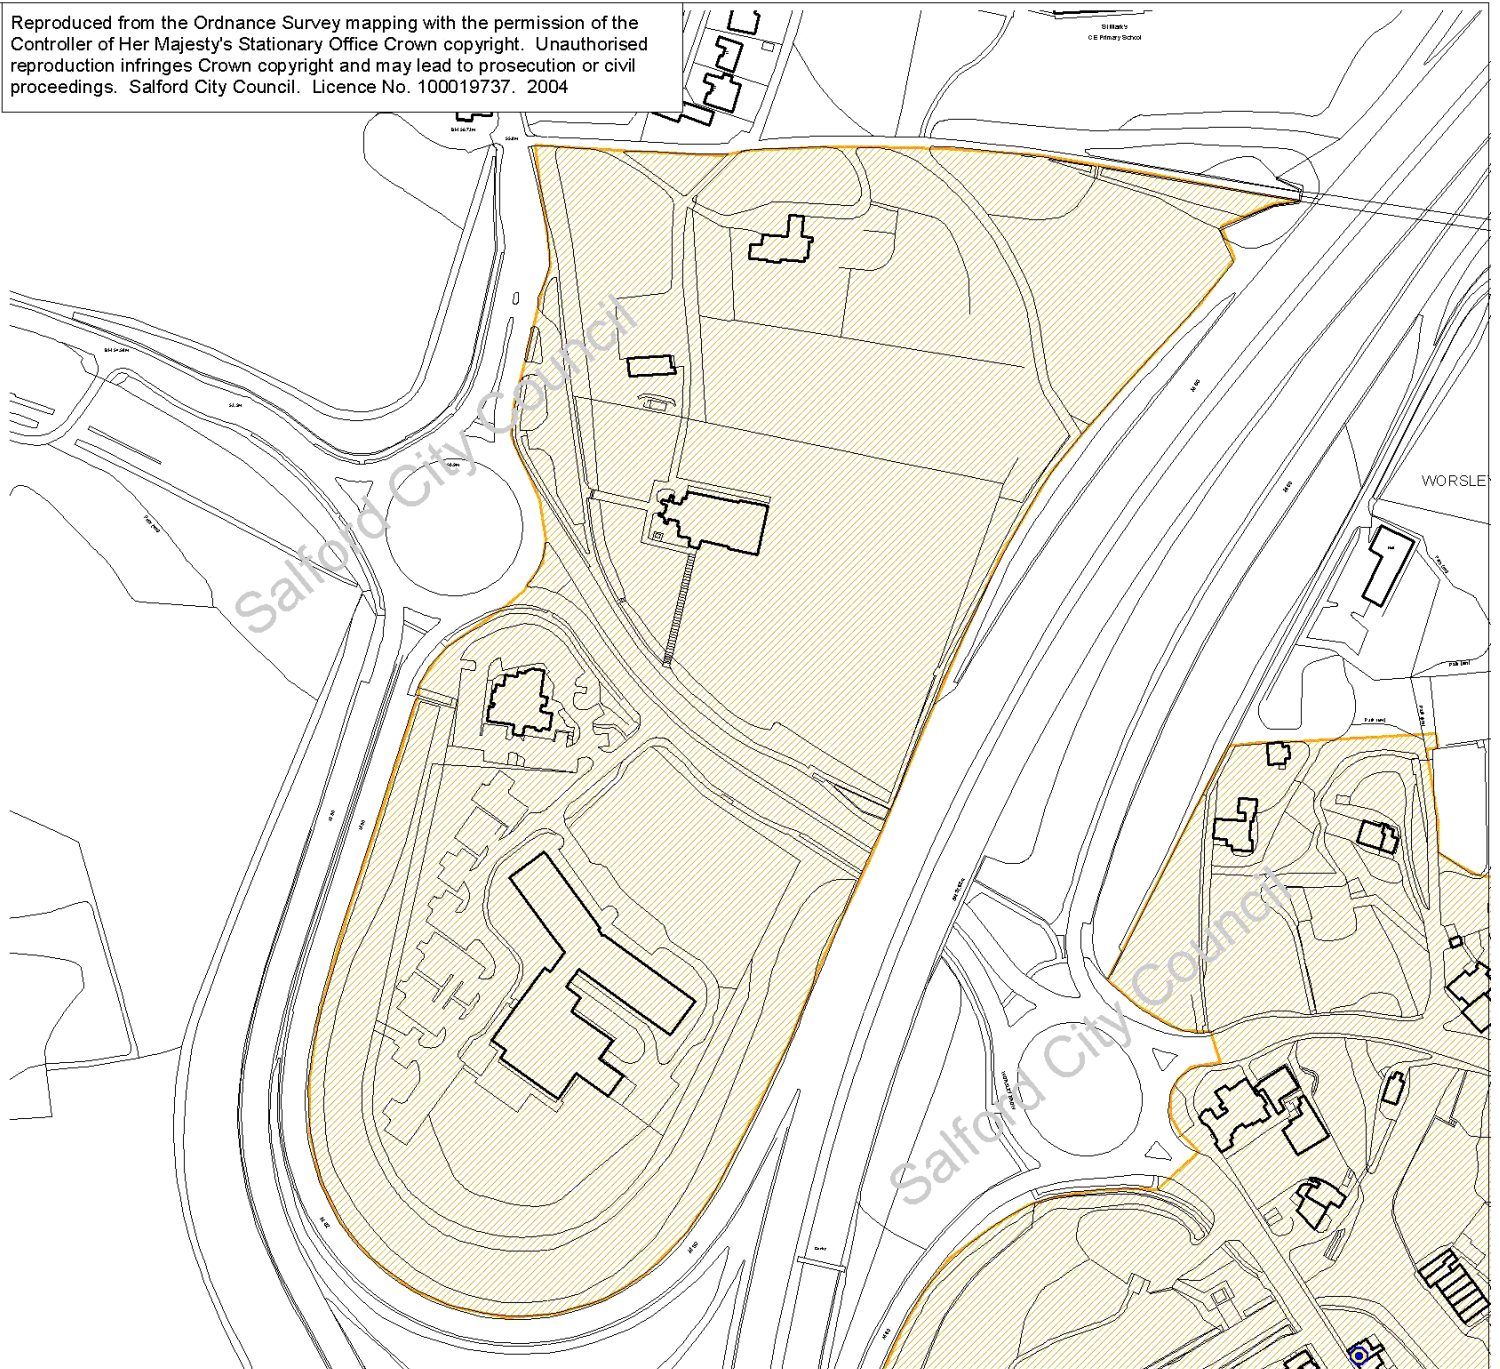

Reproduced from the Ordnance Survey mapping with the permission of the Controller of Her Majesty's Stationary Office Crown copyright. Unauthorised reproduction infringes Crown copyright and may lead to prosecution or civil proceedings. Salford City Council. Licence No. 100019737. 2004

The Ordnance Survey mapping included within this web-site is provided by Salford City Council under licence from the Ordnance Survey in order to fulfil its public function to make available Council held public domain information. Persons viewing this mapping should contact Ordnance copyright for advice where they wish to licence Ordnance Survey mapping/map data for their own use. The OS web site can be found at [www.ordsvy.gov.uk](http://www.ordsvy.gov.uk)

**KEY**  
 Conservation area