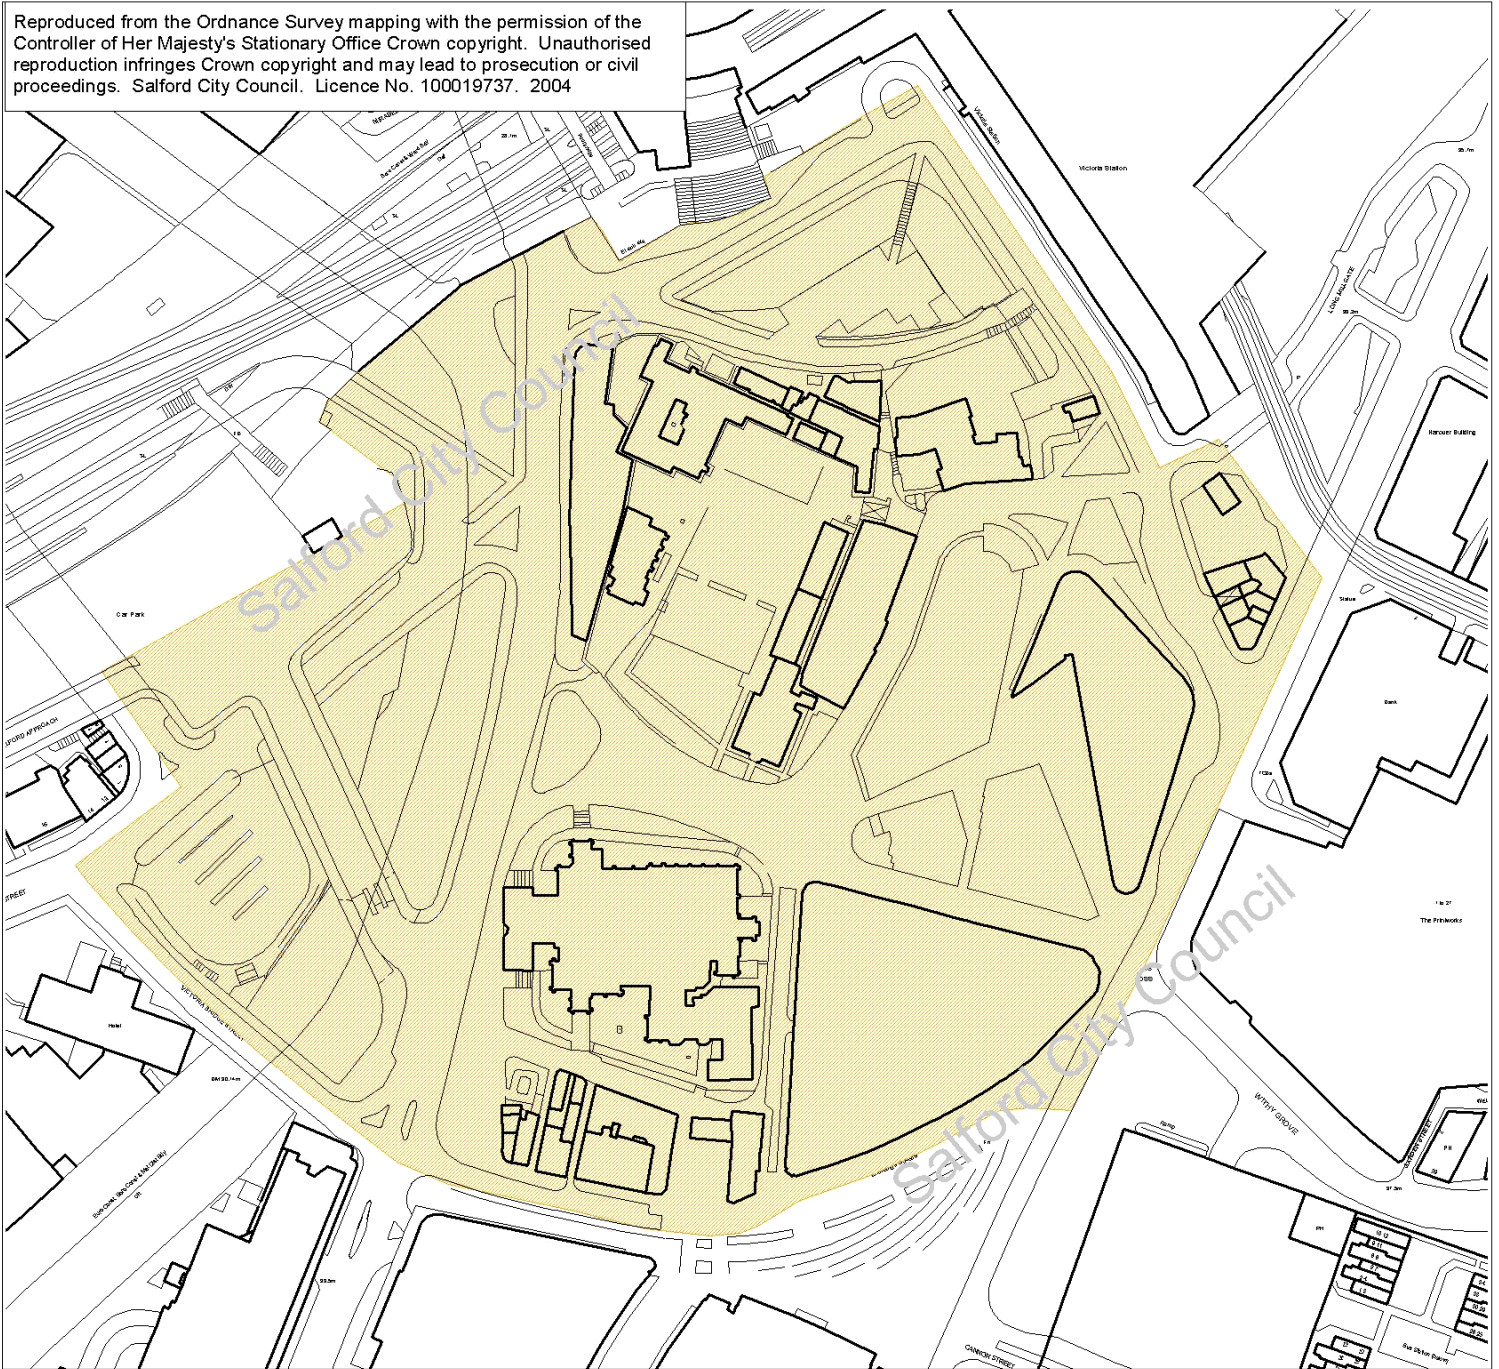

Reproduced from the Ordnance Survey mapping with the permission of the Controller of Her Majesty's Stationary Office Crown copyright. Unauthorised reproduction infringes Crown copyright and may lead to prosecution or civil proceedings. Salford City Council. Licence No. 100019737. 2004

The Ordnance Survey mapping included within this web-site is provided by Salford City Council under licence from the Ordnance Survey in order to fulfil its public function to make available Council held public domain information. Persons viewing this mapping should contact Ordnance copyright for advice where they wish to licence Ordnance Survey mapping/map data for their own use. The OS web site can be found at [www.ordsvy.gov.uk](http://www.ordsvy.gov.uk)

**KEY**  
 Conservation area